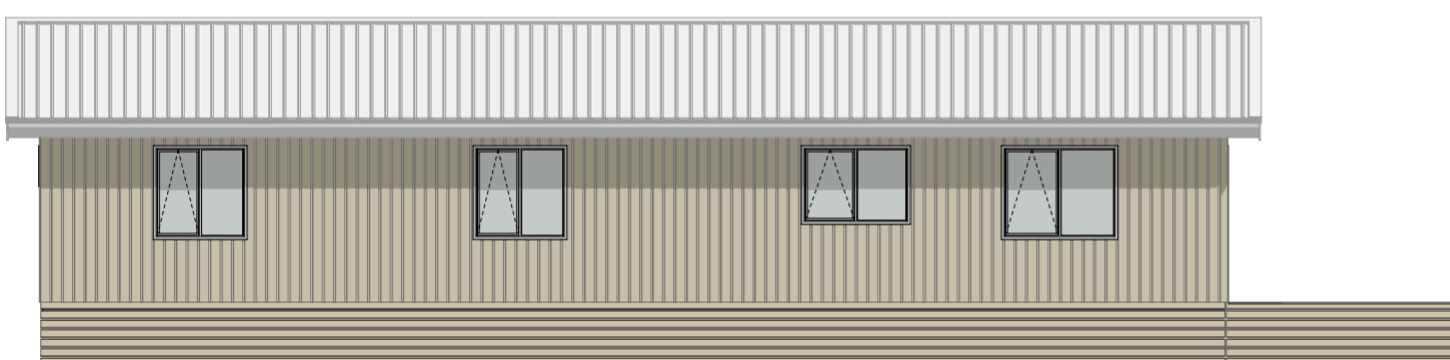

### Specification

3

1

1

**Size** 15.5 x 6m

**Floor Area** 93m<sup>2</sup>

*Decks are indicative only*

**Leisurecom**  
HOMES