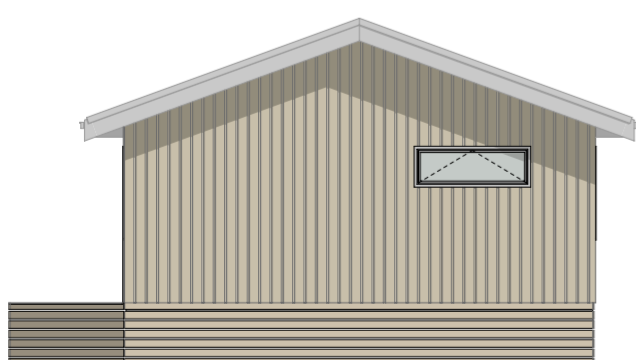

### Specification

3

1

1

**Size** 15.5 x 6m

**Floor Area** 93m<sup>2</sup>

*Decks are indicative only*

**Leisurecom**  
HOMES