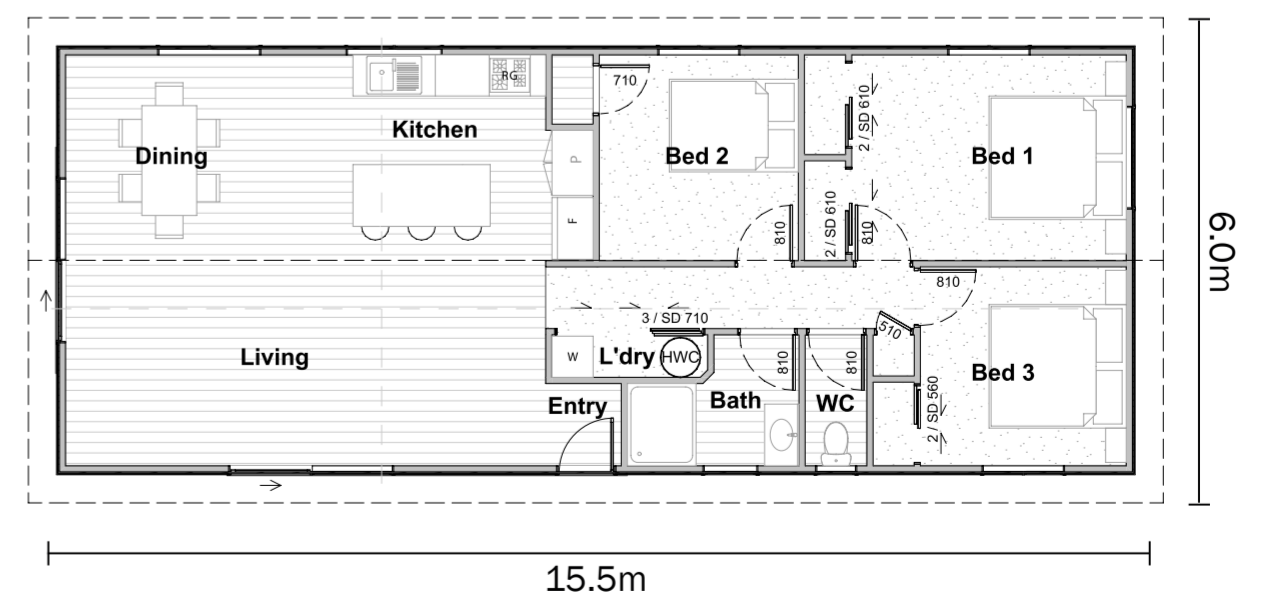

### Specification

3

1

1

**Size** 15.5 x 6m

**Floor Area** 93m<sup>2</sup>

*Decks are indicative only*

**Leisurecom**  
HOMES